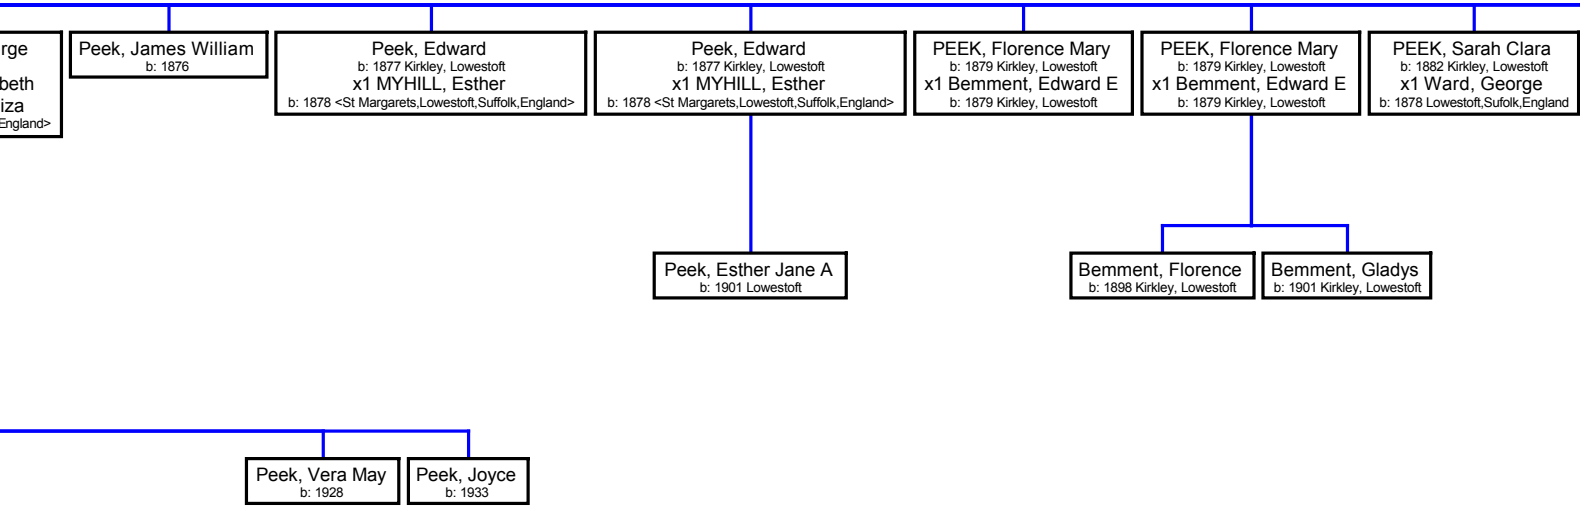

Pettit, Melvyn James
b: 6 Feb 1960 Felixstowe
x1 Pentland, Heather
b: 3 Jun 1965

Pettit, Duncan Andrew
b: 16 Nov 1962 Ipswich
x1 Fenner, Tina
b: 18 Jun 1964

Andrea
1979 Ipswich
n, Anthony

Pettit, Lee James
b: 3 Sep 1982

Pettit, Craig John
b: 16 Jan 1985

Pettit, Chelcie-Mae
b: 7 Jul 1991

Elizabeth Jayne
Aug 1995

Peek, Ann
b: 1833 Pakefield
x1 FORSTER, William
b: 1829 <Pakefield,Suffolk,England>
x2 Sealer, Emanuel

Peek, Ann
b: 1833 Pakefield
x1 FORSTER, William
b: 1829 <Pakefield,Suffolk,England>
x2 Sealer, Emanuel