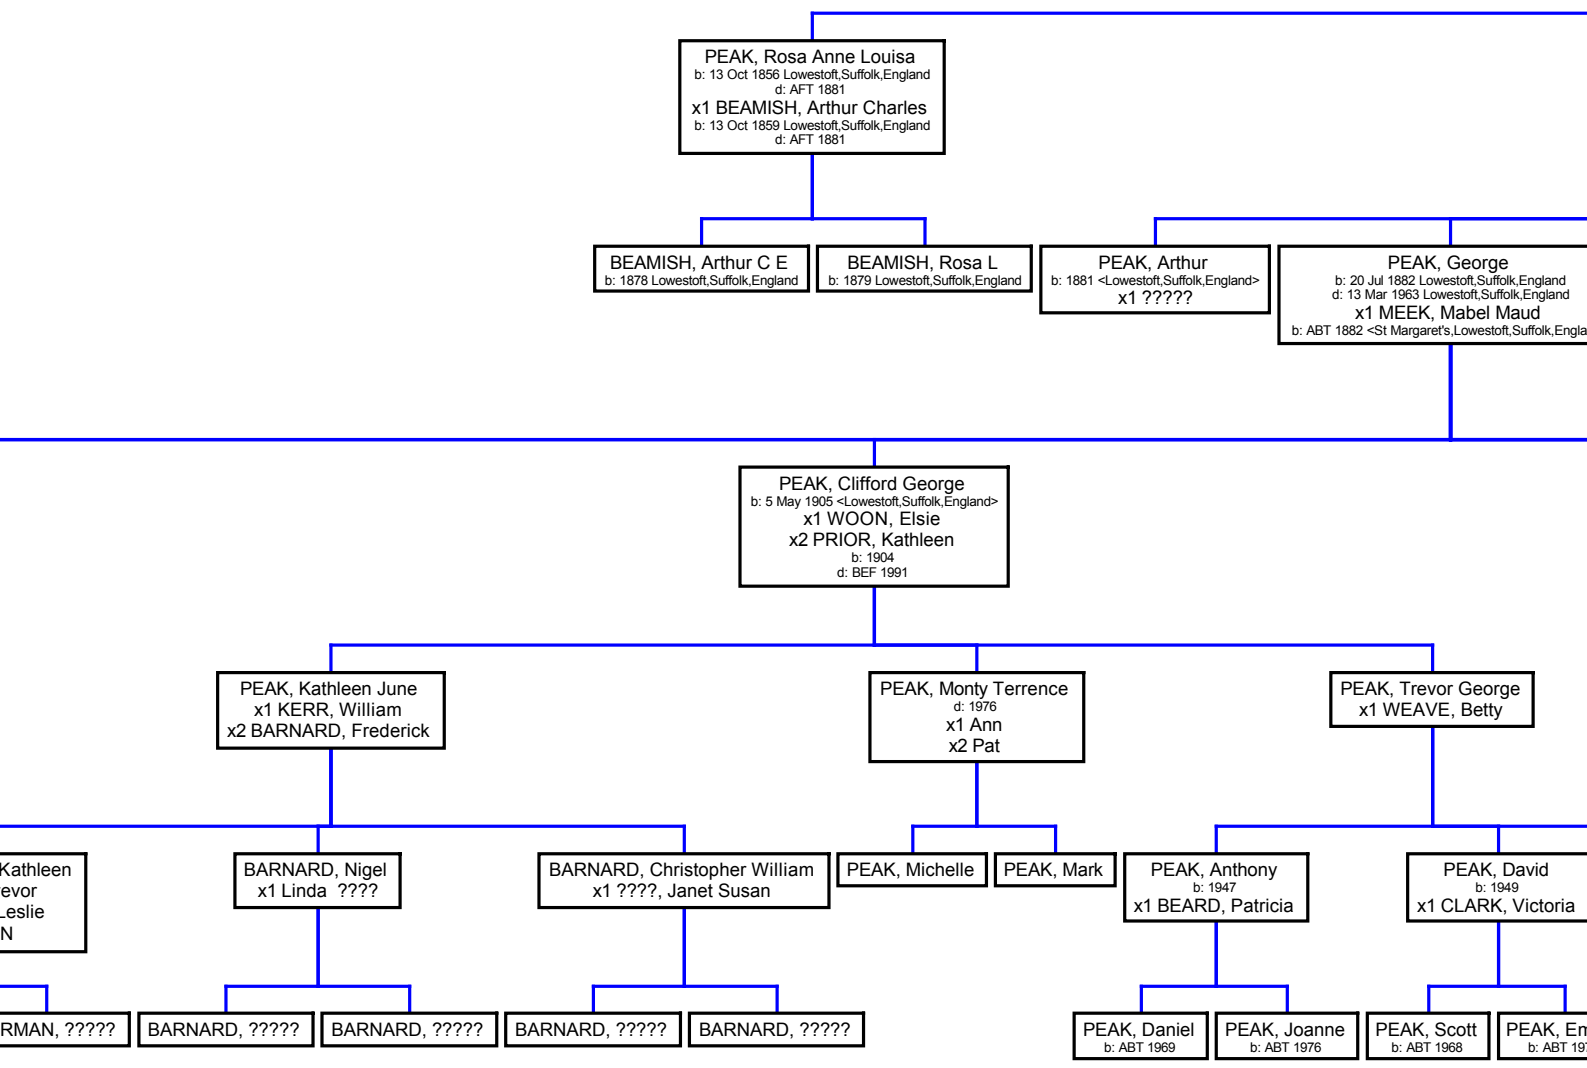

GOOCH, Jane
x1 BUXTON
b: 1872 Kit
d: 5 Feb

nd>

ma
70

Peek, Robert
b: 1633 <Covehithe,Suffolk,England>
x1 Jone
b: 1637 <Covehithe,Suffolk,England>

Peek, Philip
b: 1659
x1 Mary
b: 1665 <Covehithe,Suffolk,England>