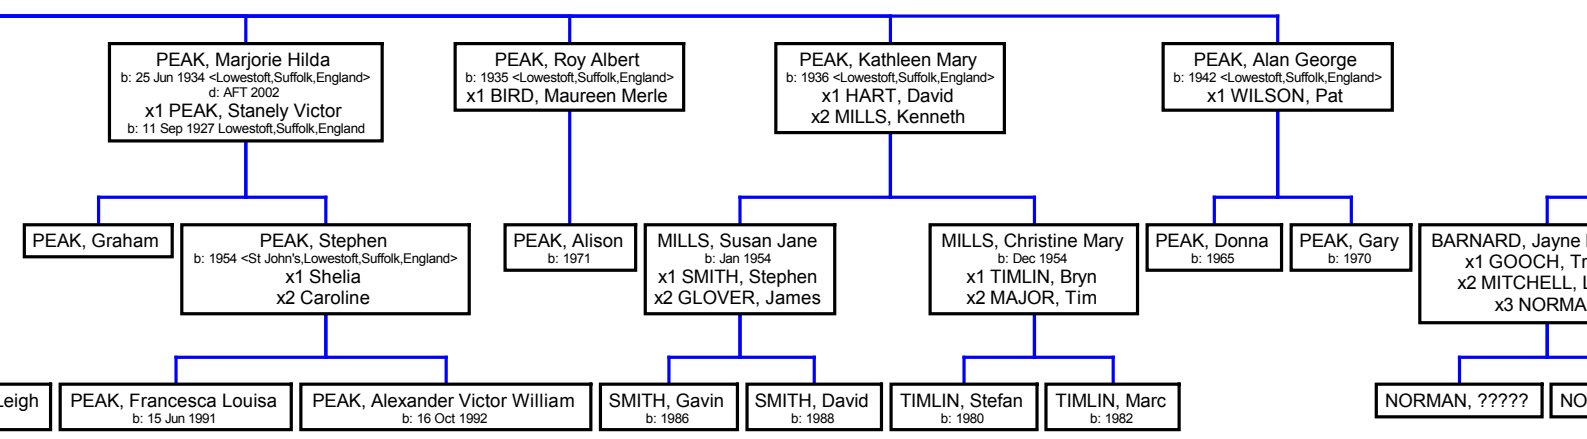

GOOCH, Jane
x1 BUXTON
b: 1872 Kit
d: 5 Feb

nd>

ma
70

Peek, Robert
b: 1633 <Covehithe,Suffolk,England>
x1 Jone
b: 1637 <Covehithe,Suffolk,England>

Peek, Philip
b: 1659
x1 Mary
b: 1665 <Covehithe,Suffolk,England>

PEAKE, Edward
x1 LONG, Louisa
b: 19 Jul 1819
d: AFT 1891

PEAK, James Goddard
b: 21 May 1911 Lowestoft,Suffolk,England
x1 Gertrude E
b: 14 Sep 1914 <Lowestoft,Suffolk,England>

PEAK, George H
b: 16 Jun 1912 Lowestoft,Suffolk,England
d: 2002
x1 CHAPMAN, Doris
b: 1916 <Lowestoft,Suffolk,England>