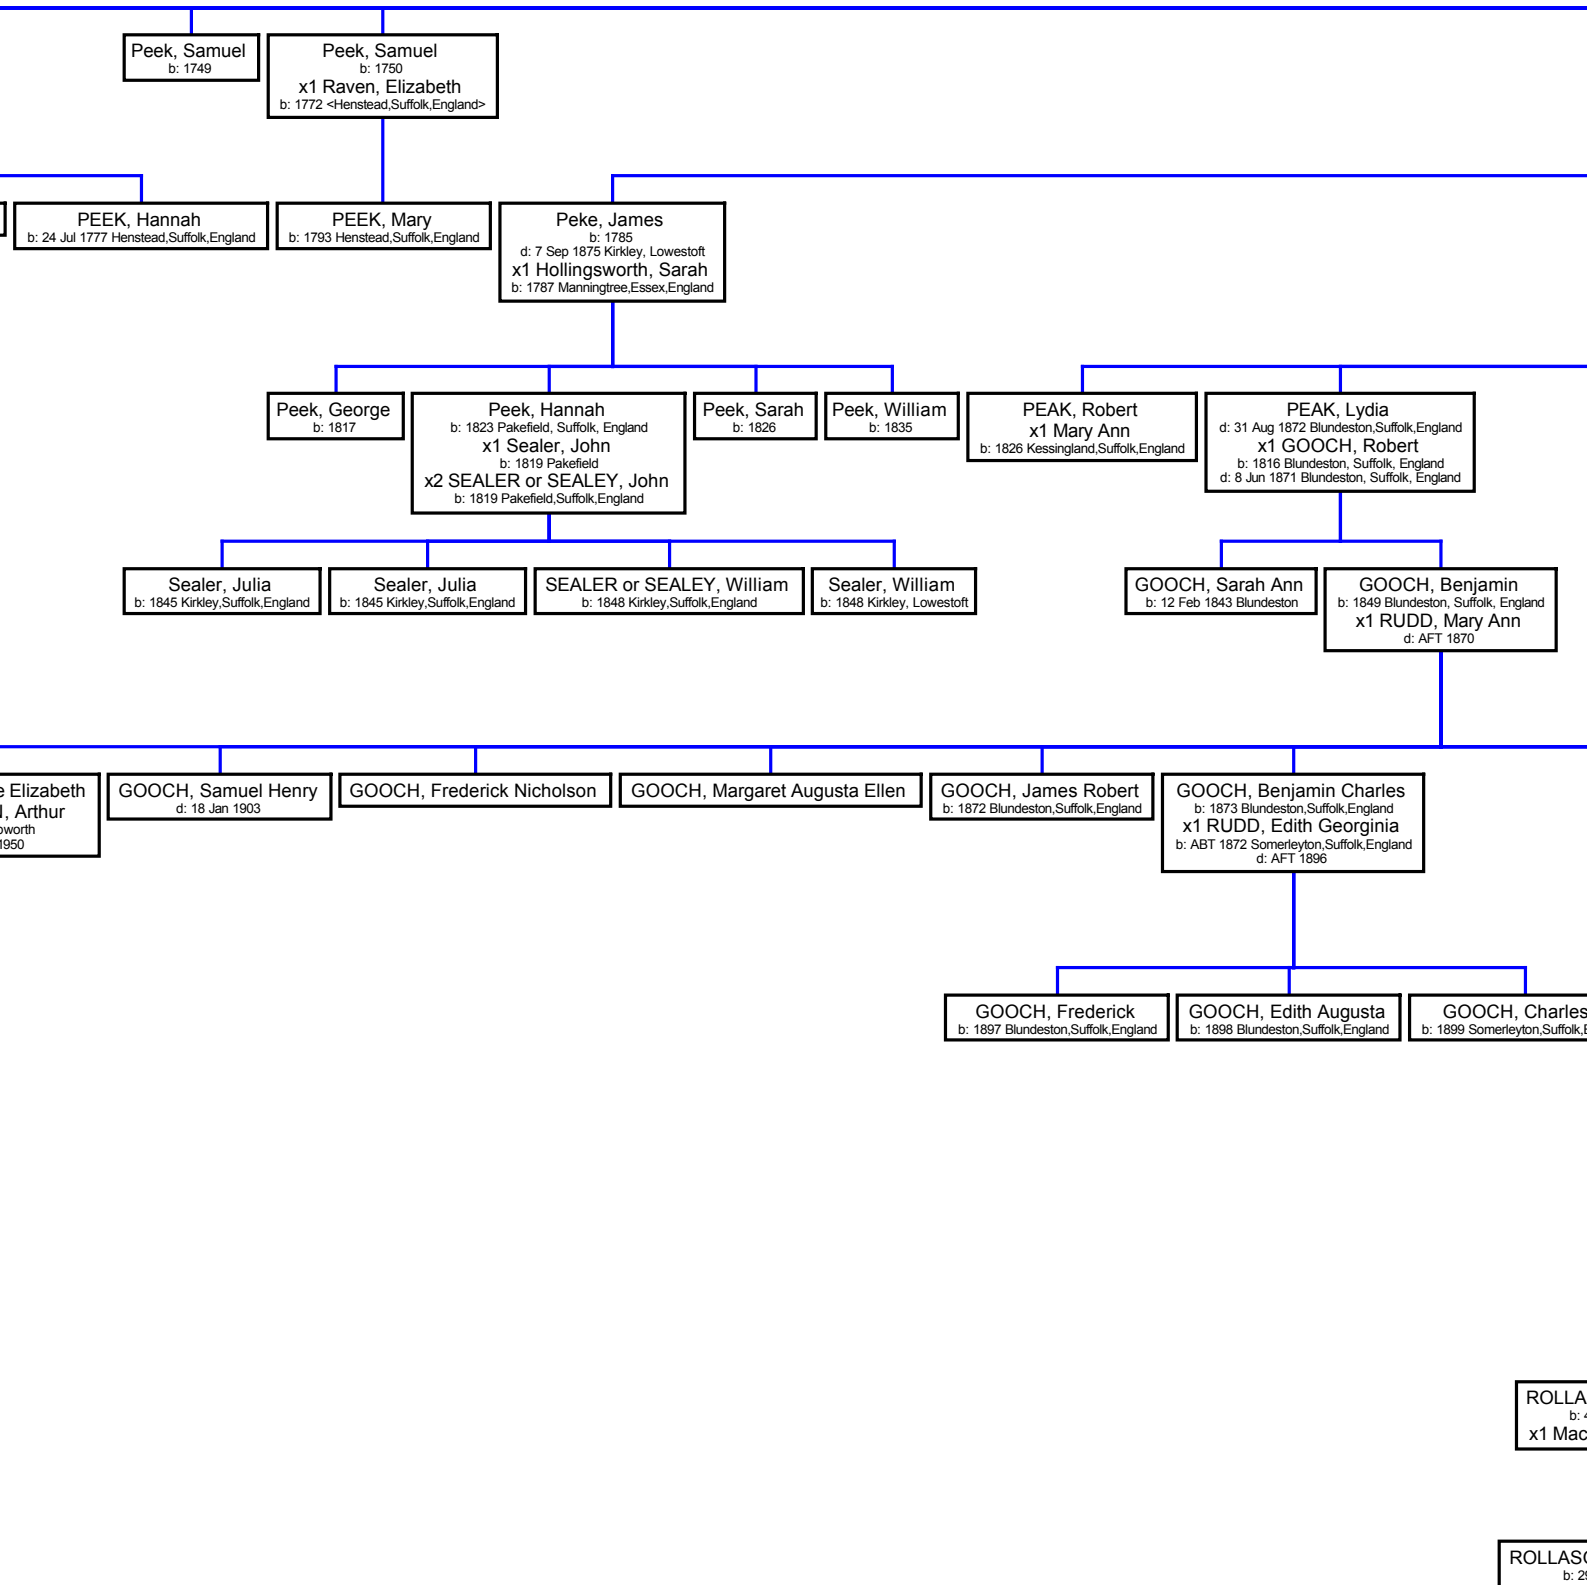

GOOCH, Jane
x1 BUXTON
b: 1872 Kit
d: 5 Feb

nd>

ma
70

Peek, Robert
b: 1633 <Covehithe,Suffolk,England>
x1 Jone
b: 1637 <Covehithe,Suffolk,England>

Peek, Philip
b: 1659
x1 Mary
b: 1665 <Covehithe,Suffolk,England>