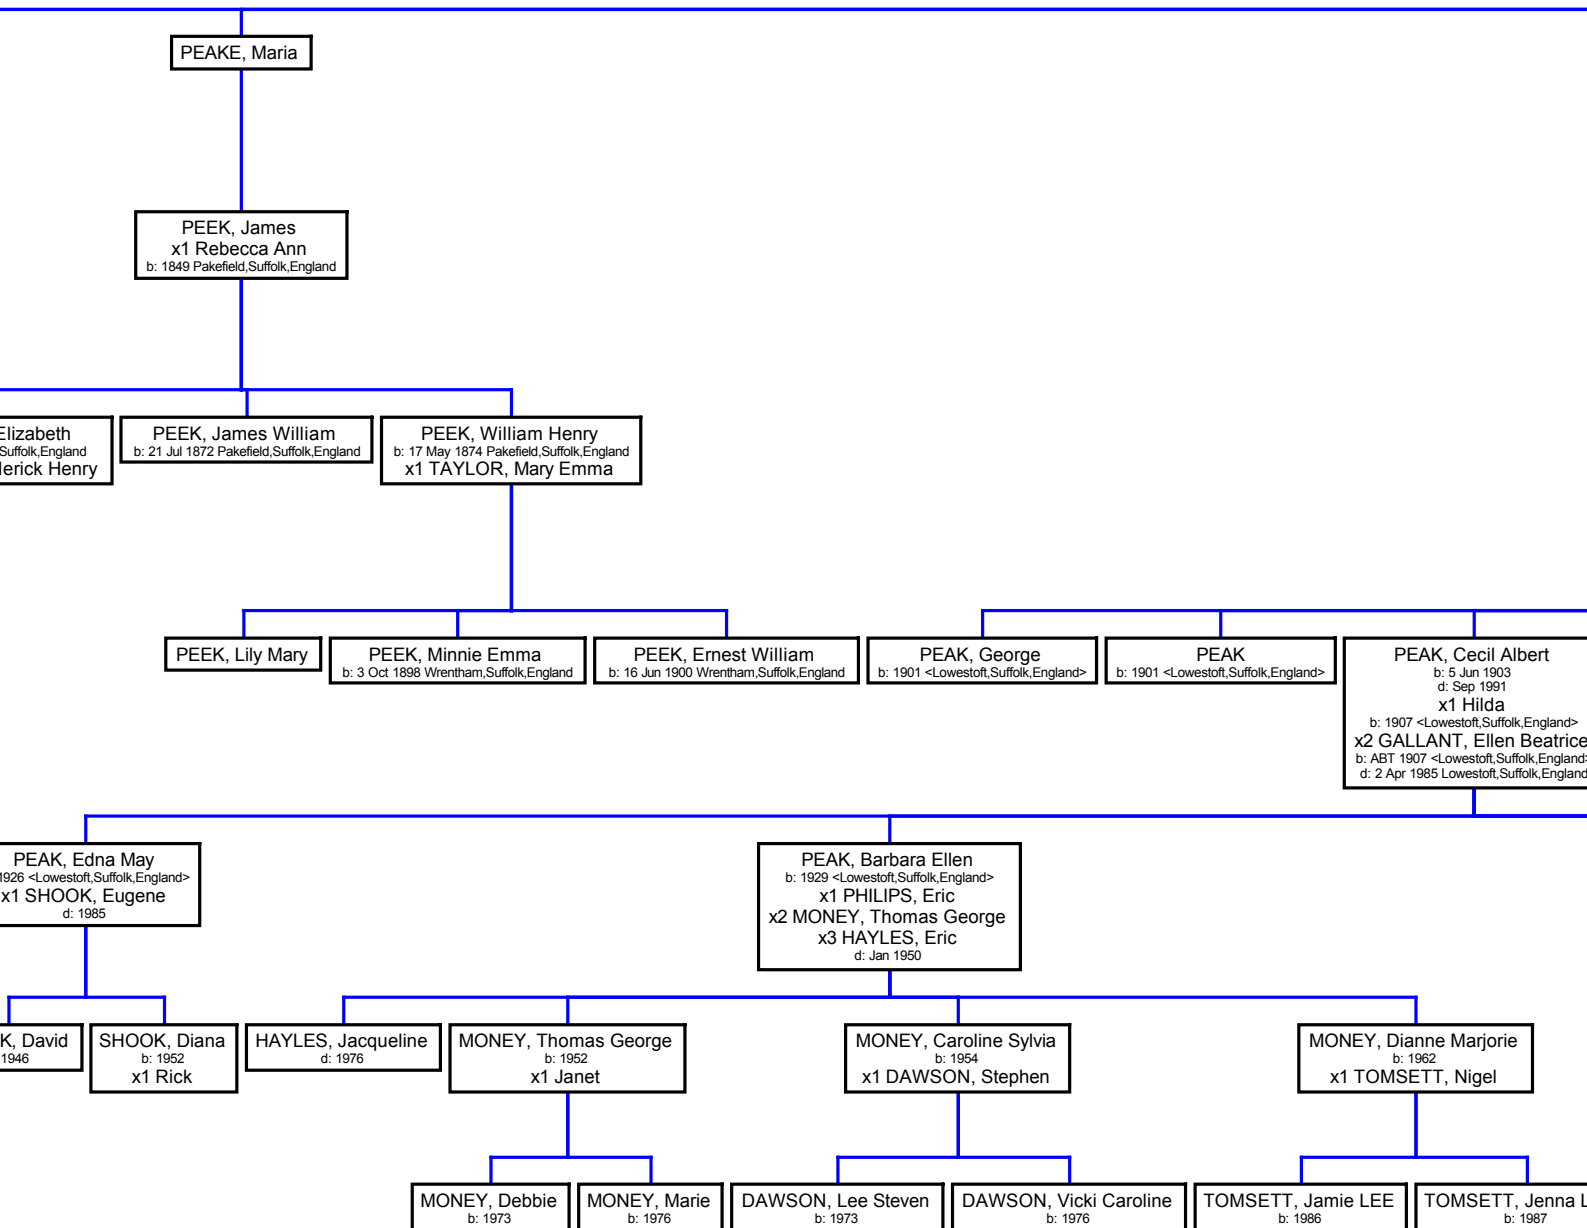

GOOCH, Jane
x1 BUXTON
b: 1872 Kit
d: 5 Feb

nd>

ma
70

Peek, Robert
b: 1633 <Covehithe,Suffolk,England>
x1 Jone
b: 1637 <Covehithe,Suffolk,England>

Peek, Philip
b: 1659
x1 Mary
b: 1665 <Covehithe,Suffolk,England>