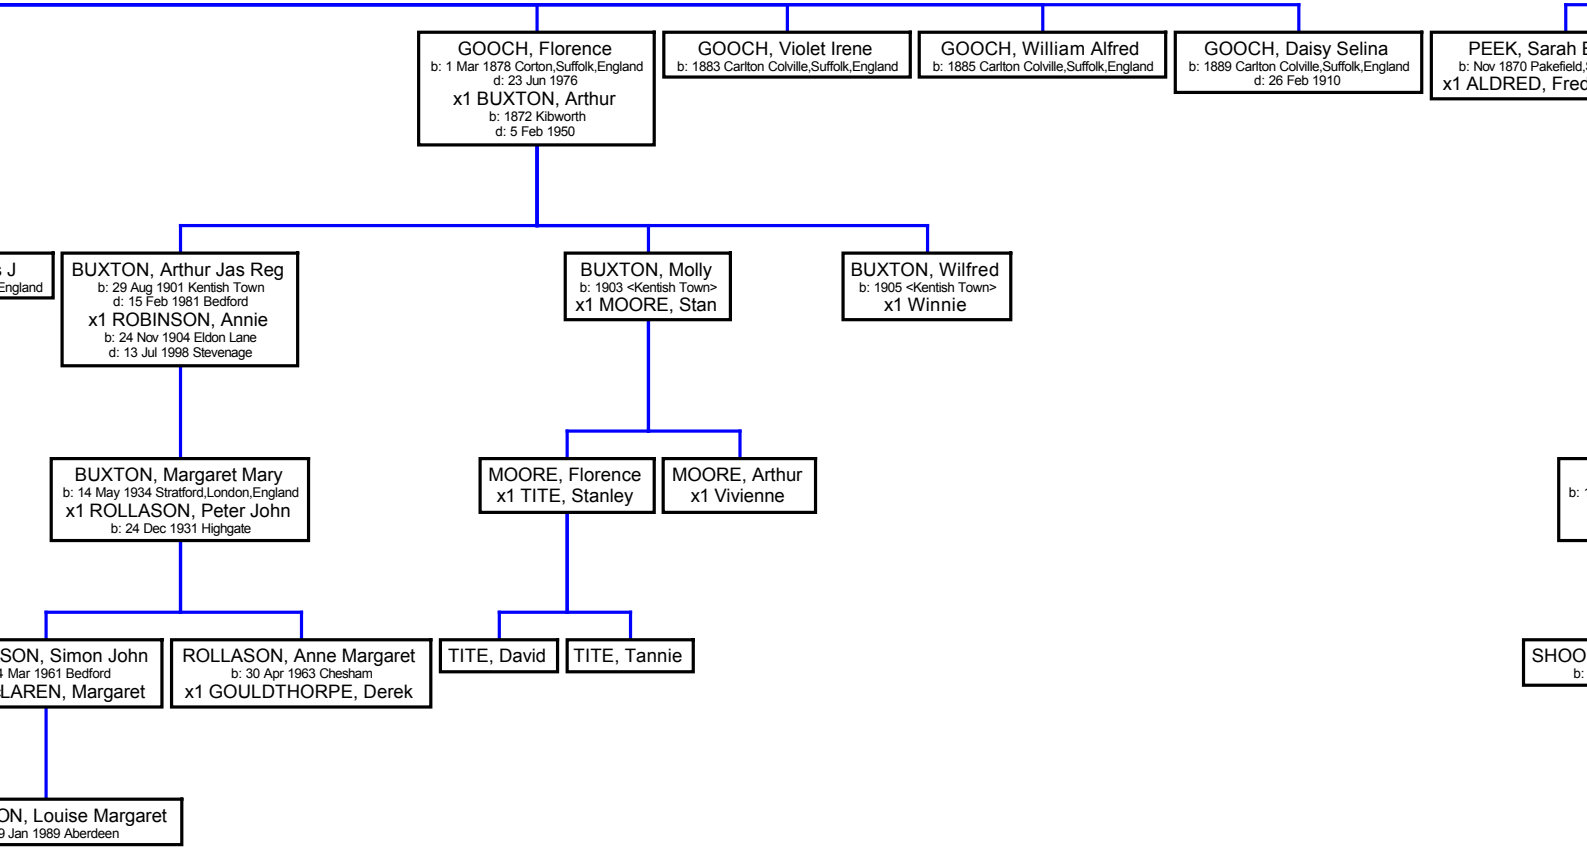

GOOCH, Jane
x1 BUXTON
b: 1872 Kit
d: 5 Feb

nd>

ma
70

Peek, Robert
b: 1633 <Covehithe,Suffolk,England>
x1 Jone
b: 1637 <Covehithe,Suffolk,England>

Peek, Philip
b: 1659
x1 Mary
b: 1665 <Covehithe,Suffolk,England>