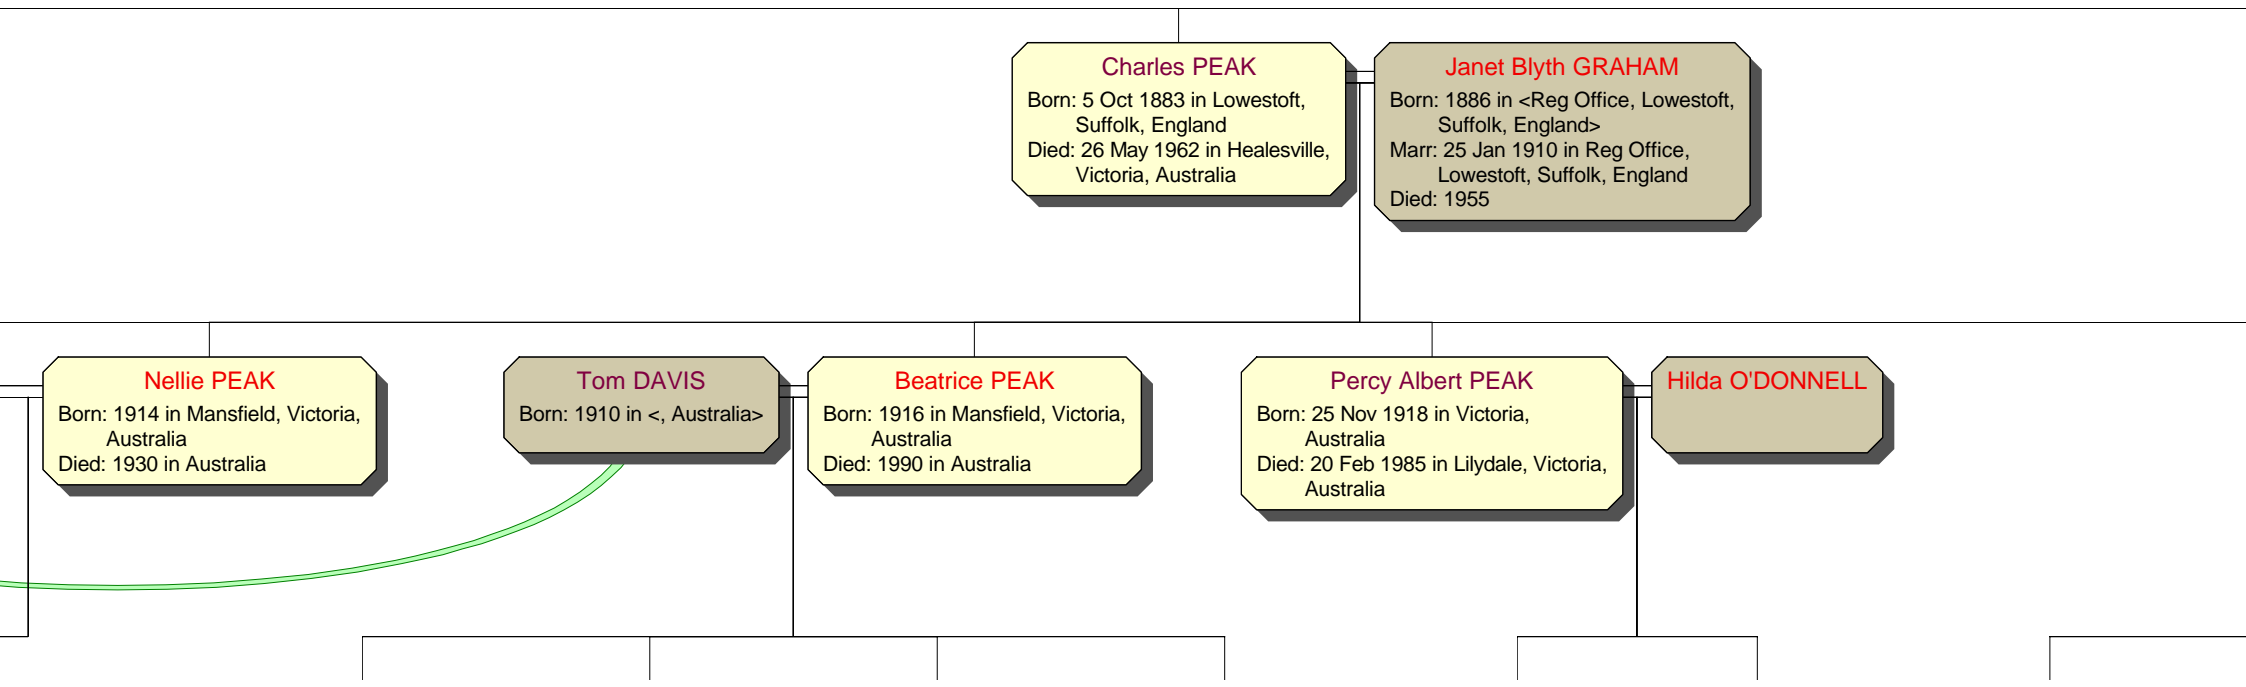

Lydia COLE

Born: 1790 (app) in Wrentham,
Suffolk, England
Marr: 5 Aug 1811 in Carlton Colville,
Suffolk, England

Honour PEEK

Born: 1790

John TODD

Born: 1789 in <Rushmere, Suffolk,
England>
Marr: 27 Dec 1815 in Kirkley, Suffolk,
England

Maria PEEKE

Born: 1793

Rayner PEKE

Born: 17 Jul 1796 in Rushmere,
Suffolk, England

Charles PEAK

Born: 5 Oct 1883 in Lowestoft,
Suffolk, England
Died: 26 May 1962 in Healesville,
Victoria, Australia

Janet Blyth GRAHAM

Born: 1886 in <Reg Office, Lowestoft,
Suffolk, England>
Marr: 25 Jan 1910 in Reg Office,
Lowestoft, Suffolk, England
Died: 1955

Nellie PEAK

Born: 1914 in Mansfield, Victoria,
Australia
Died: 1930 in Australia

Tom DAVIS

Born: 1910 in <, Australia>

Beatrice PEAK

Born: 1916 in Mansfield, Victoria,
Australia
Died: 1990 in Australia

Percy Albert PEAK

Born: 25 Nov 1918 in Victoria,
Australia
Died: 20 Feb 1985 in Lilydale, Victoria,
Australia

Hilda O'DONNELL