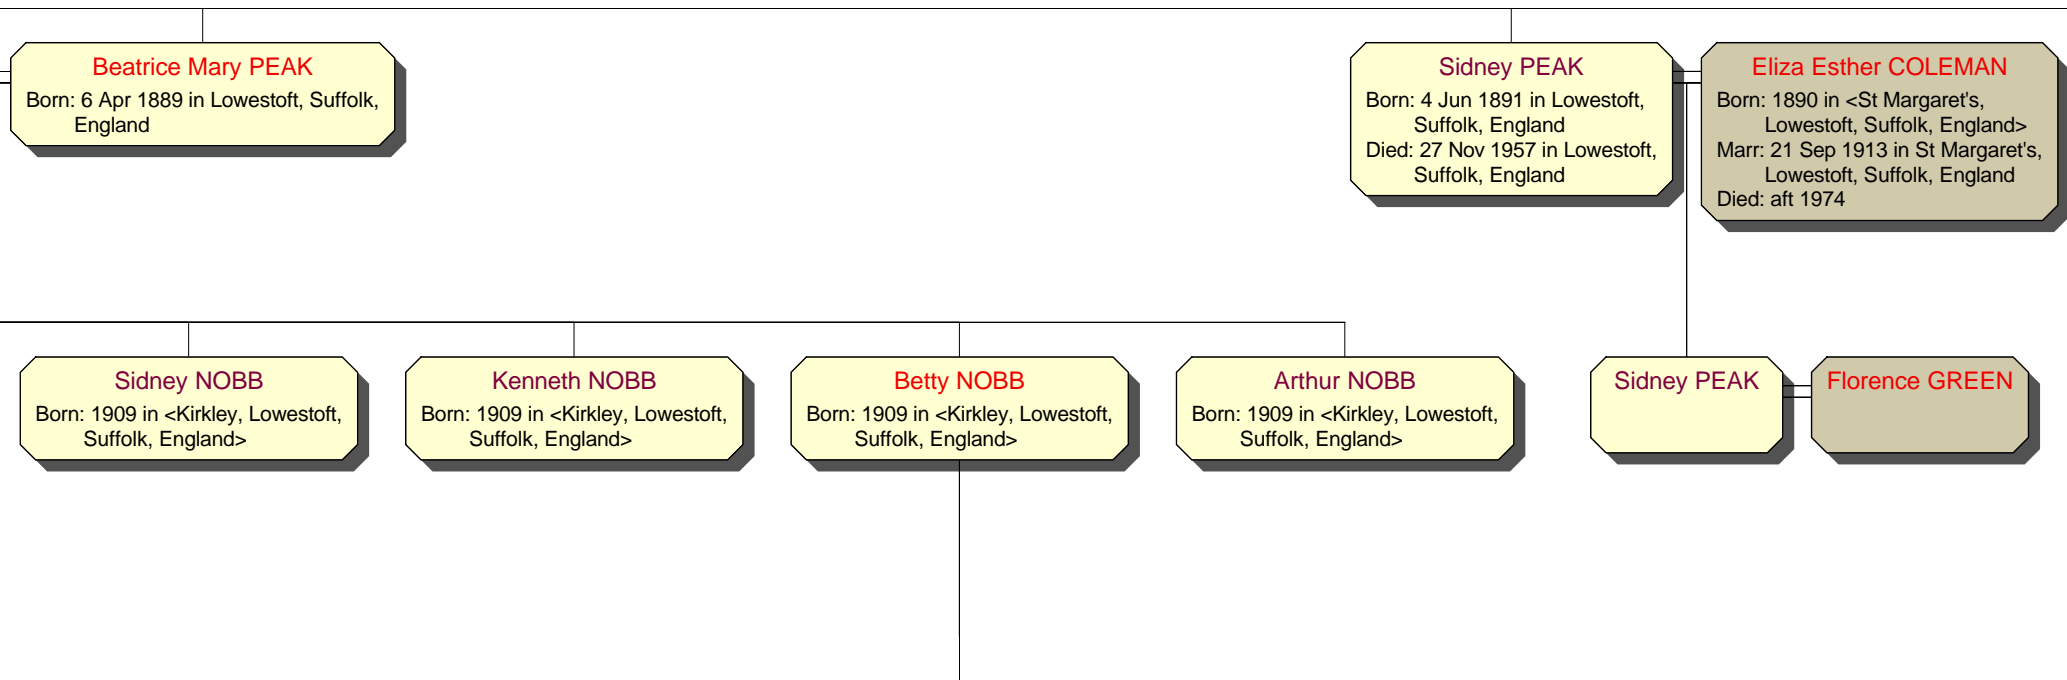

Born: 1889 in Lowestoft, Suffolk,
England
Marr: 27 Sep 1909 in Kirkley,
Lowestoft, Suffolk, England

Lorna G

Beatrice NOBB

Born: 1909 in <Kirkley, Lowestoft,
Suffolk, England>

Susan NOBB

Born: 1909 in <Kirkley, Lowestoft,
Suffolk, England>

Gladys NOBB

Born: 1909 in <Kirkley, Lowestoft,
Suffolk, England>

Albert NOBB

Born: 1909 in <Kirkley, Lowestoft,
Suffolk, England>

Gladys May BENTON

Born: 1922 in St Peter's, Lowestoft,
Suffolk, England
Marr: 21 Dec 1939 in St Peter's,
Lowestoft, Suffolk, England