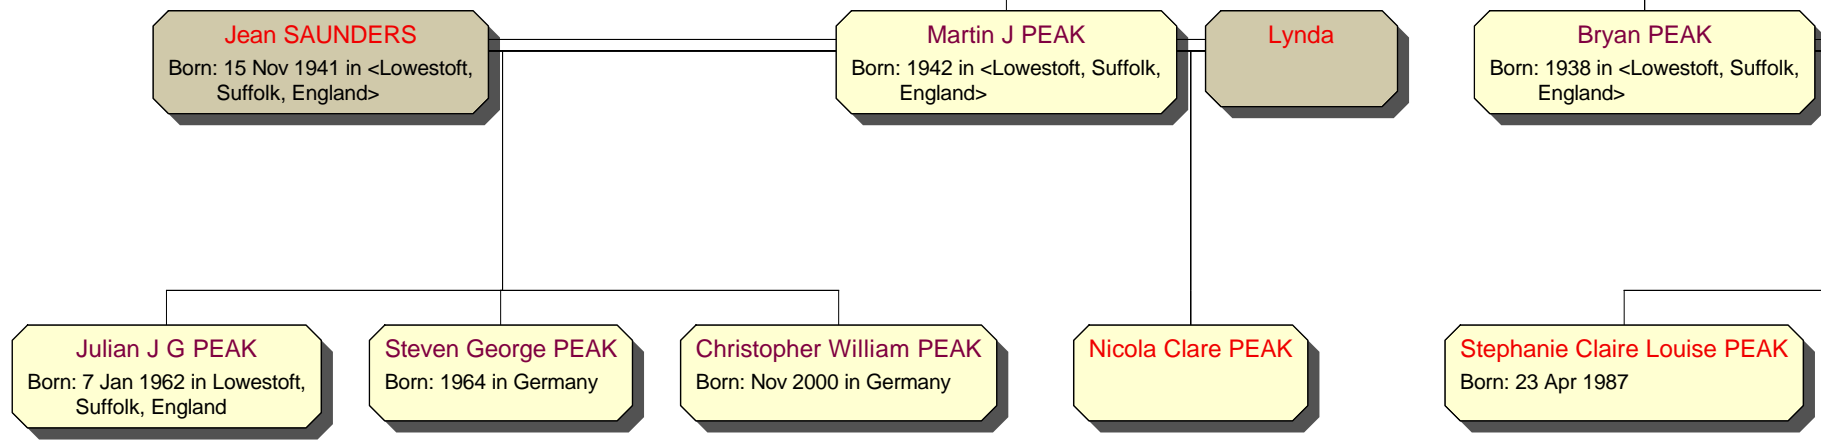

Jean SAUNDERS
Born: 15 Nov 1941 in <Lowestoft, Suffolk, England>

Martin J PEAK
Born: 1942 in <Lowestoft, Suffolk, England>

Lynda

Bryan PEAK
Born: 1938 in <Lowestoft, Suffolk, England>

Julian J G PEAK
Born: 7 Jan 1962 in Lowestoft, Suffolk, England

Steven George PEAK
Born: 1964 in Germany

Christopher William PEAK
Born: Nov 2000 in Germany

Nicola Clare PEAK

Stephanie Claire Louise PEAK
Born: 23 Apr 1987