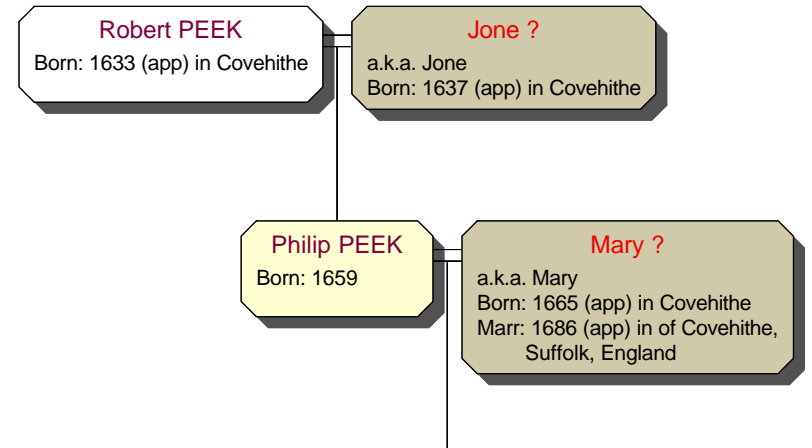

Samuel PEEK
Born: 1750

Elizabeth RAVEN
Born: 1772 in <Henstead, Suffolk, England>
Marr: 2 May 1793 in Henstead, Suffolk, England

Elizabeth PEEK
Born: 1753

Joseph ROUS
Born: 1754 in <of Henstead, Suffolk, England>

Mary PEEK
Born: 1758 in of Henstead, Suffolk, England
Died: 1759

Robert PEEK

Born: 1633 (app) in Covehithe

Jone ?

a.k.a. Jone

Born: 1637 (app) in Covehithe

Philip PEEK

Born: 1659