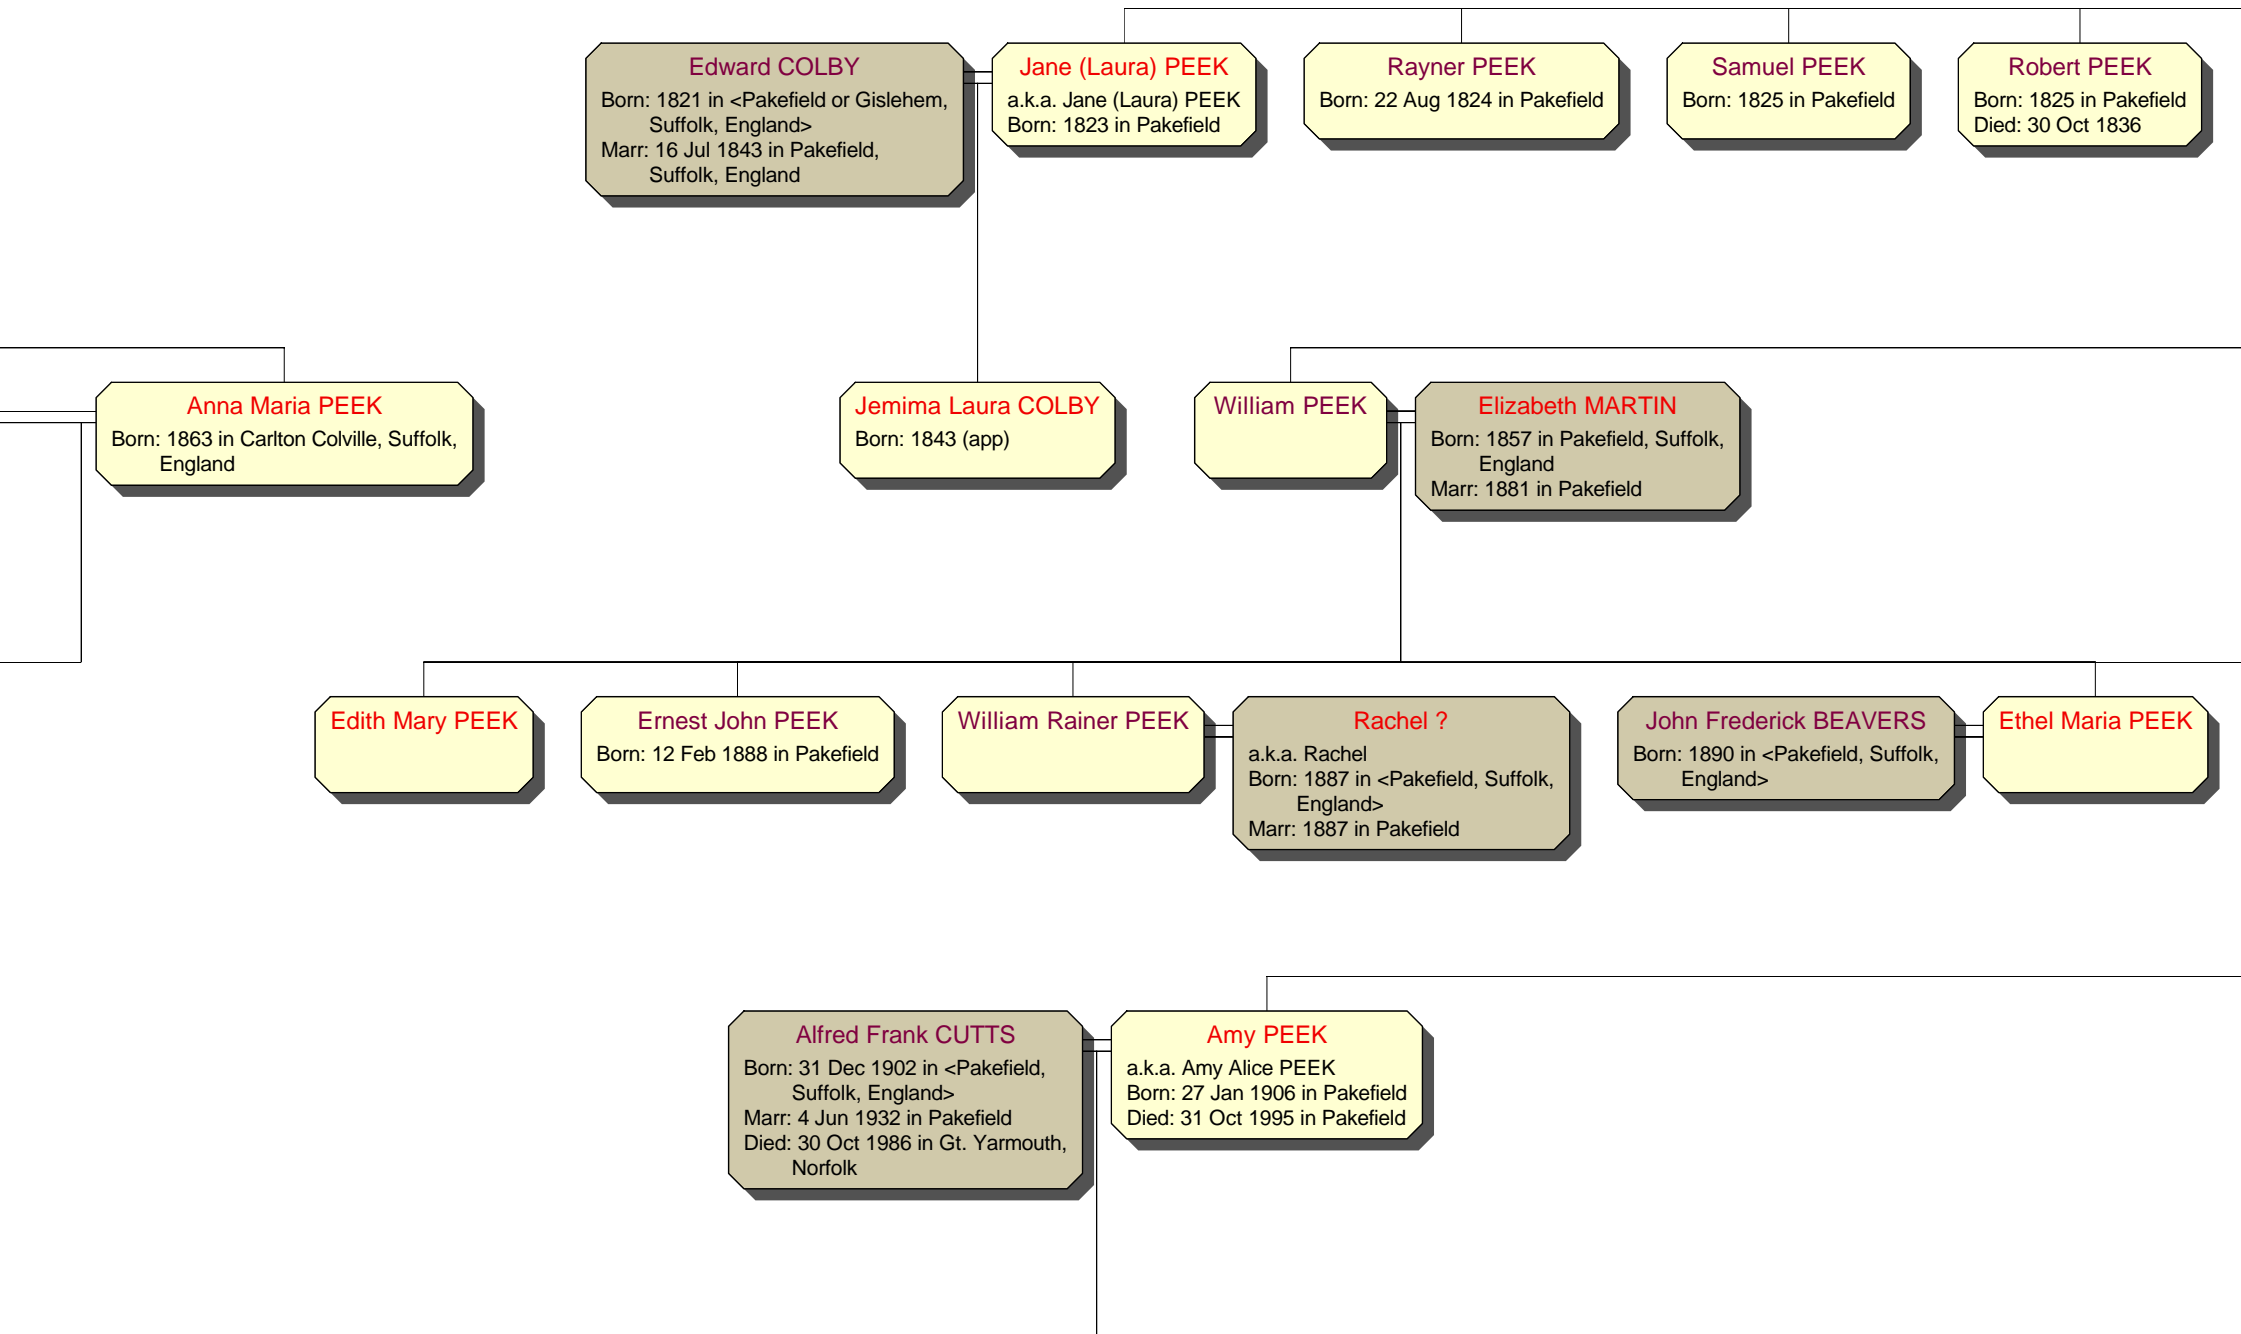

Keith TURNER
Born: 1925 in Hulesley, Norfolk,
England

Harold PEEK

Robert PEEK
Born: 22 Aug 1797 in Rushmere
Died: 30 Oct 1836 in At Sea

Jemina WARFORD
Born: 1798 in Pakefield
Marr: 19 Dec 1822
Died: 1878 in Mutford