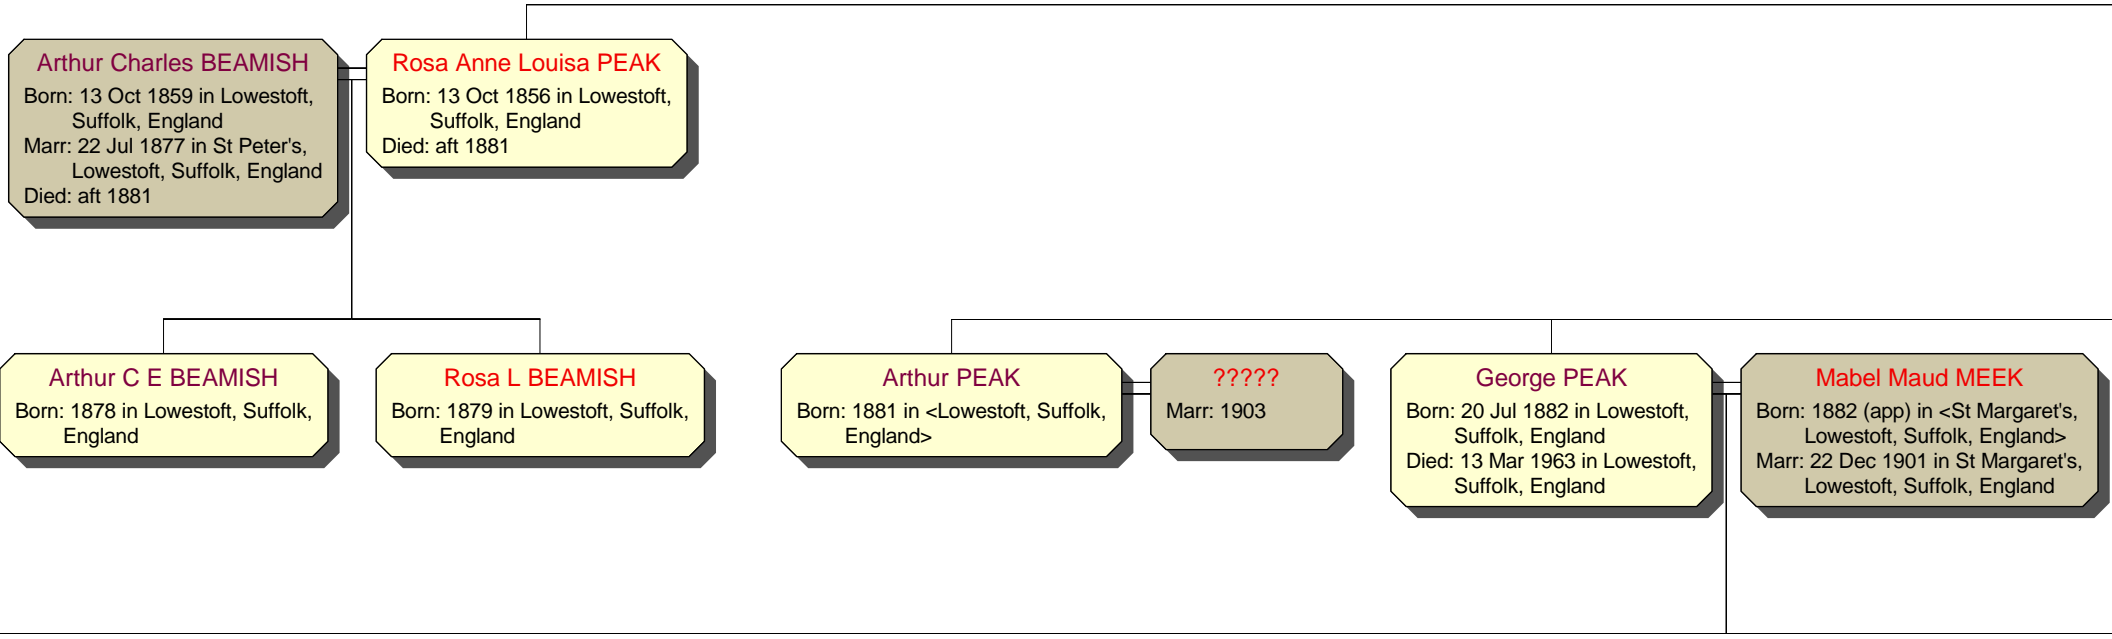

Kathleen PRIOR
Born: 1904
Died: bef 1991