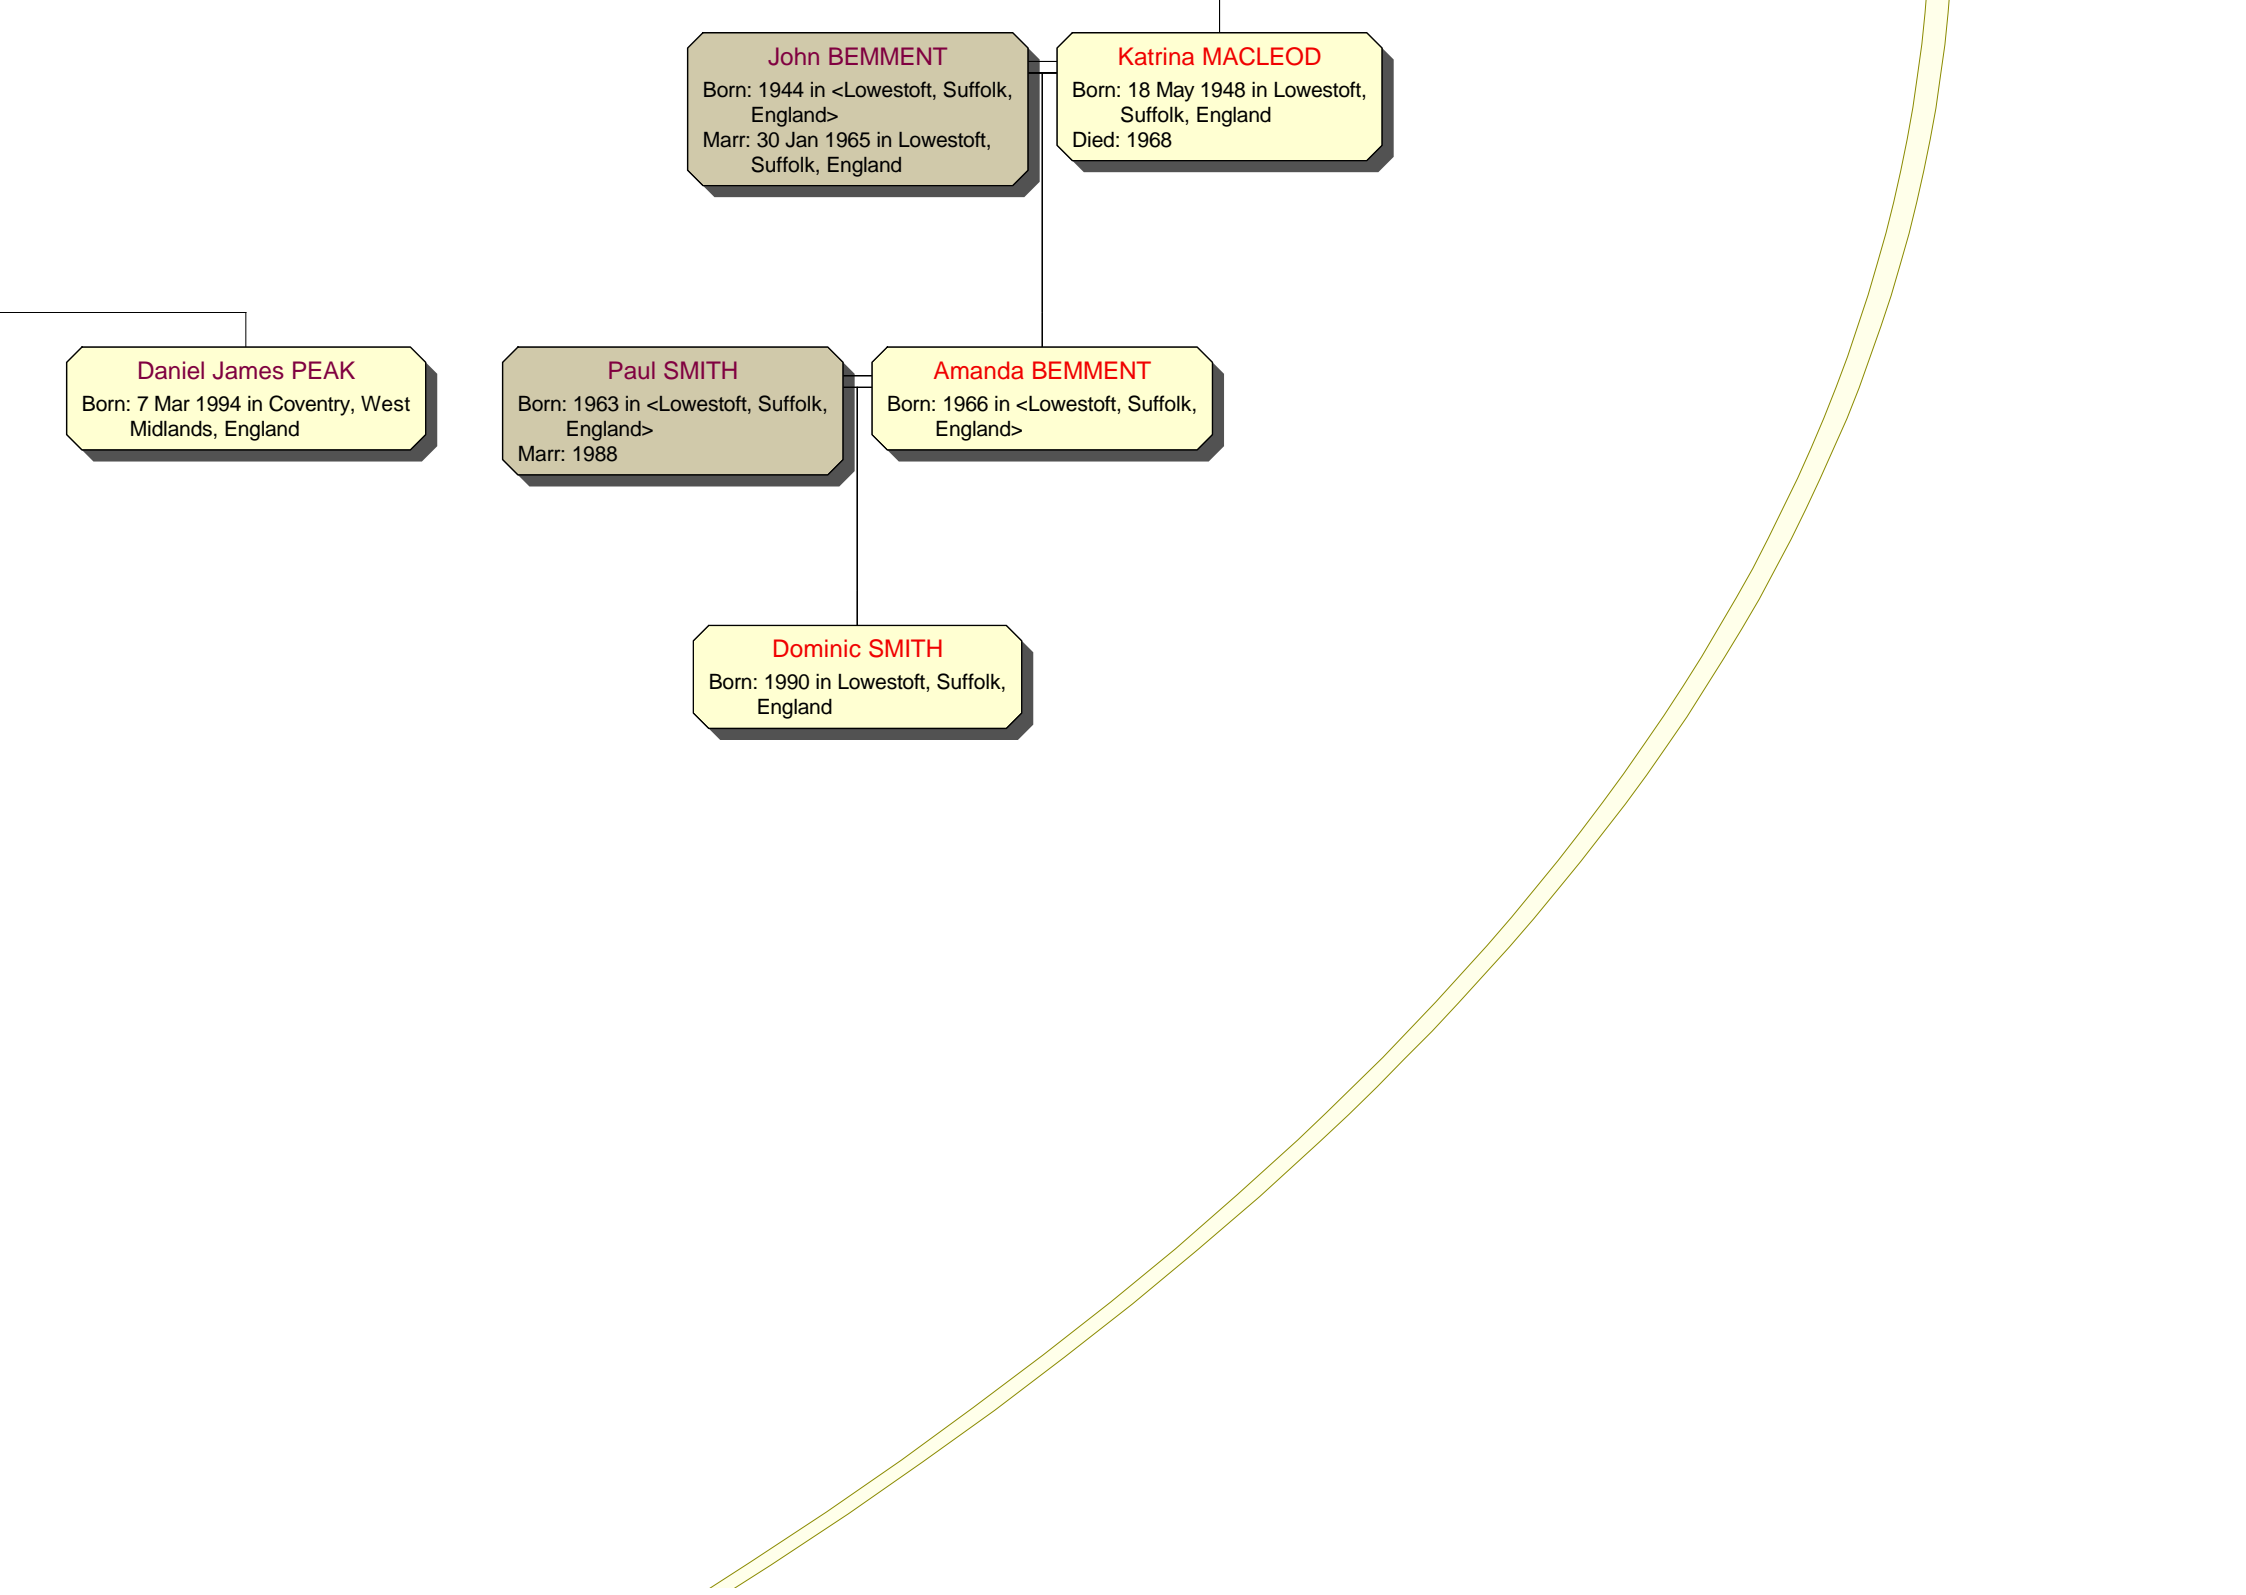

John BEMMENT
Born: 1944 in <Lowestoft, Suffolk, England>
Marr: 30 Jan 1965 in Lowestoft, Suffolk, England

Katrina MACLEOD
Born: 18 May 1948 in Lowestoft, Suffolk, England
Died: 1968

Paul SMITH
Born: 1963 in <Lowestoft, Suffolk, England>
Marr: 1988

Amanda BEMMENT
Born: 1966 in <Lowestoft, Suffolk, England>

Dominic SMITH
Born: 1990 in Lowestoft, Suffolk, England

Daniel James PEAK
Born: 7 Mar 1994 in Coventry, West Midlands, England