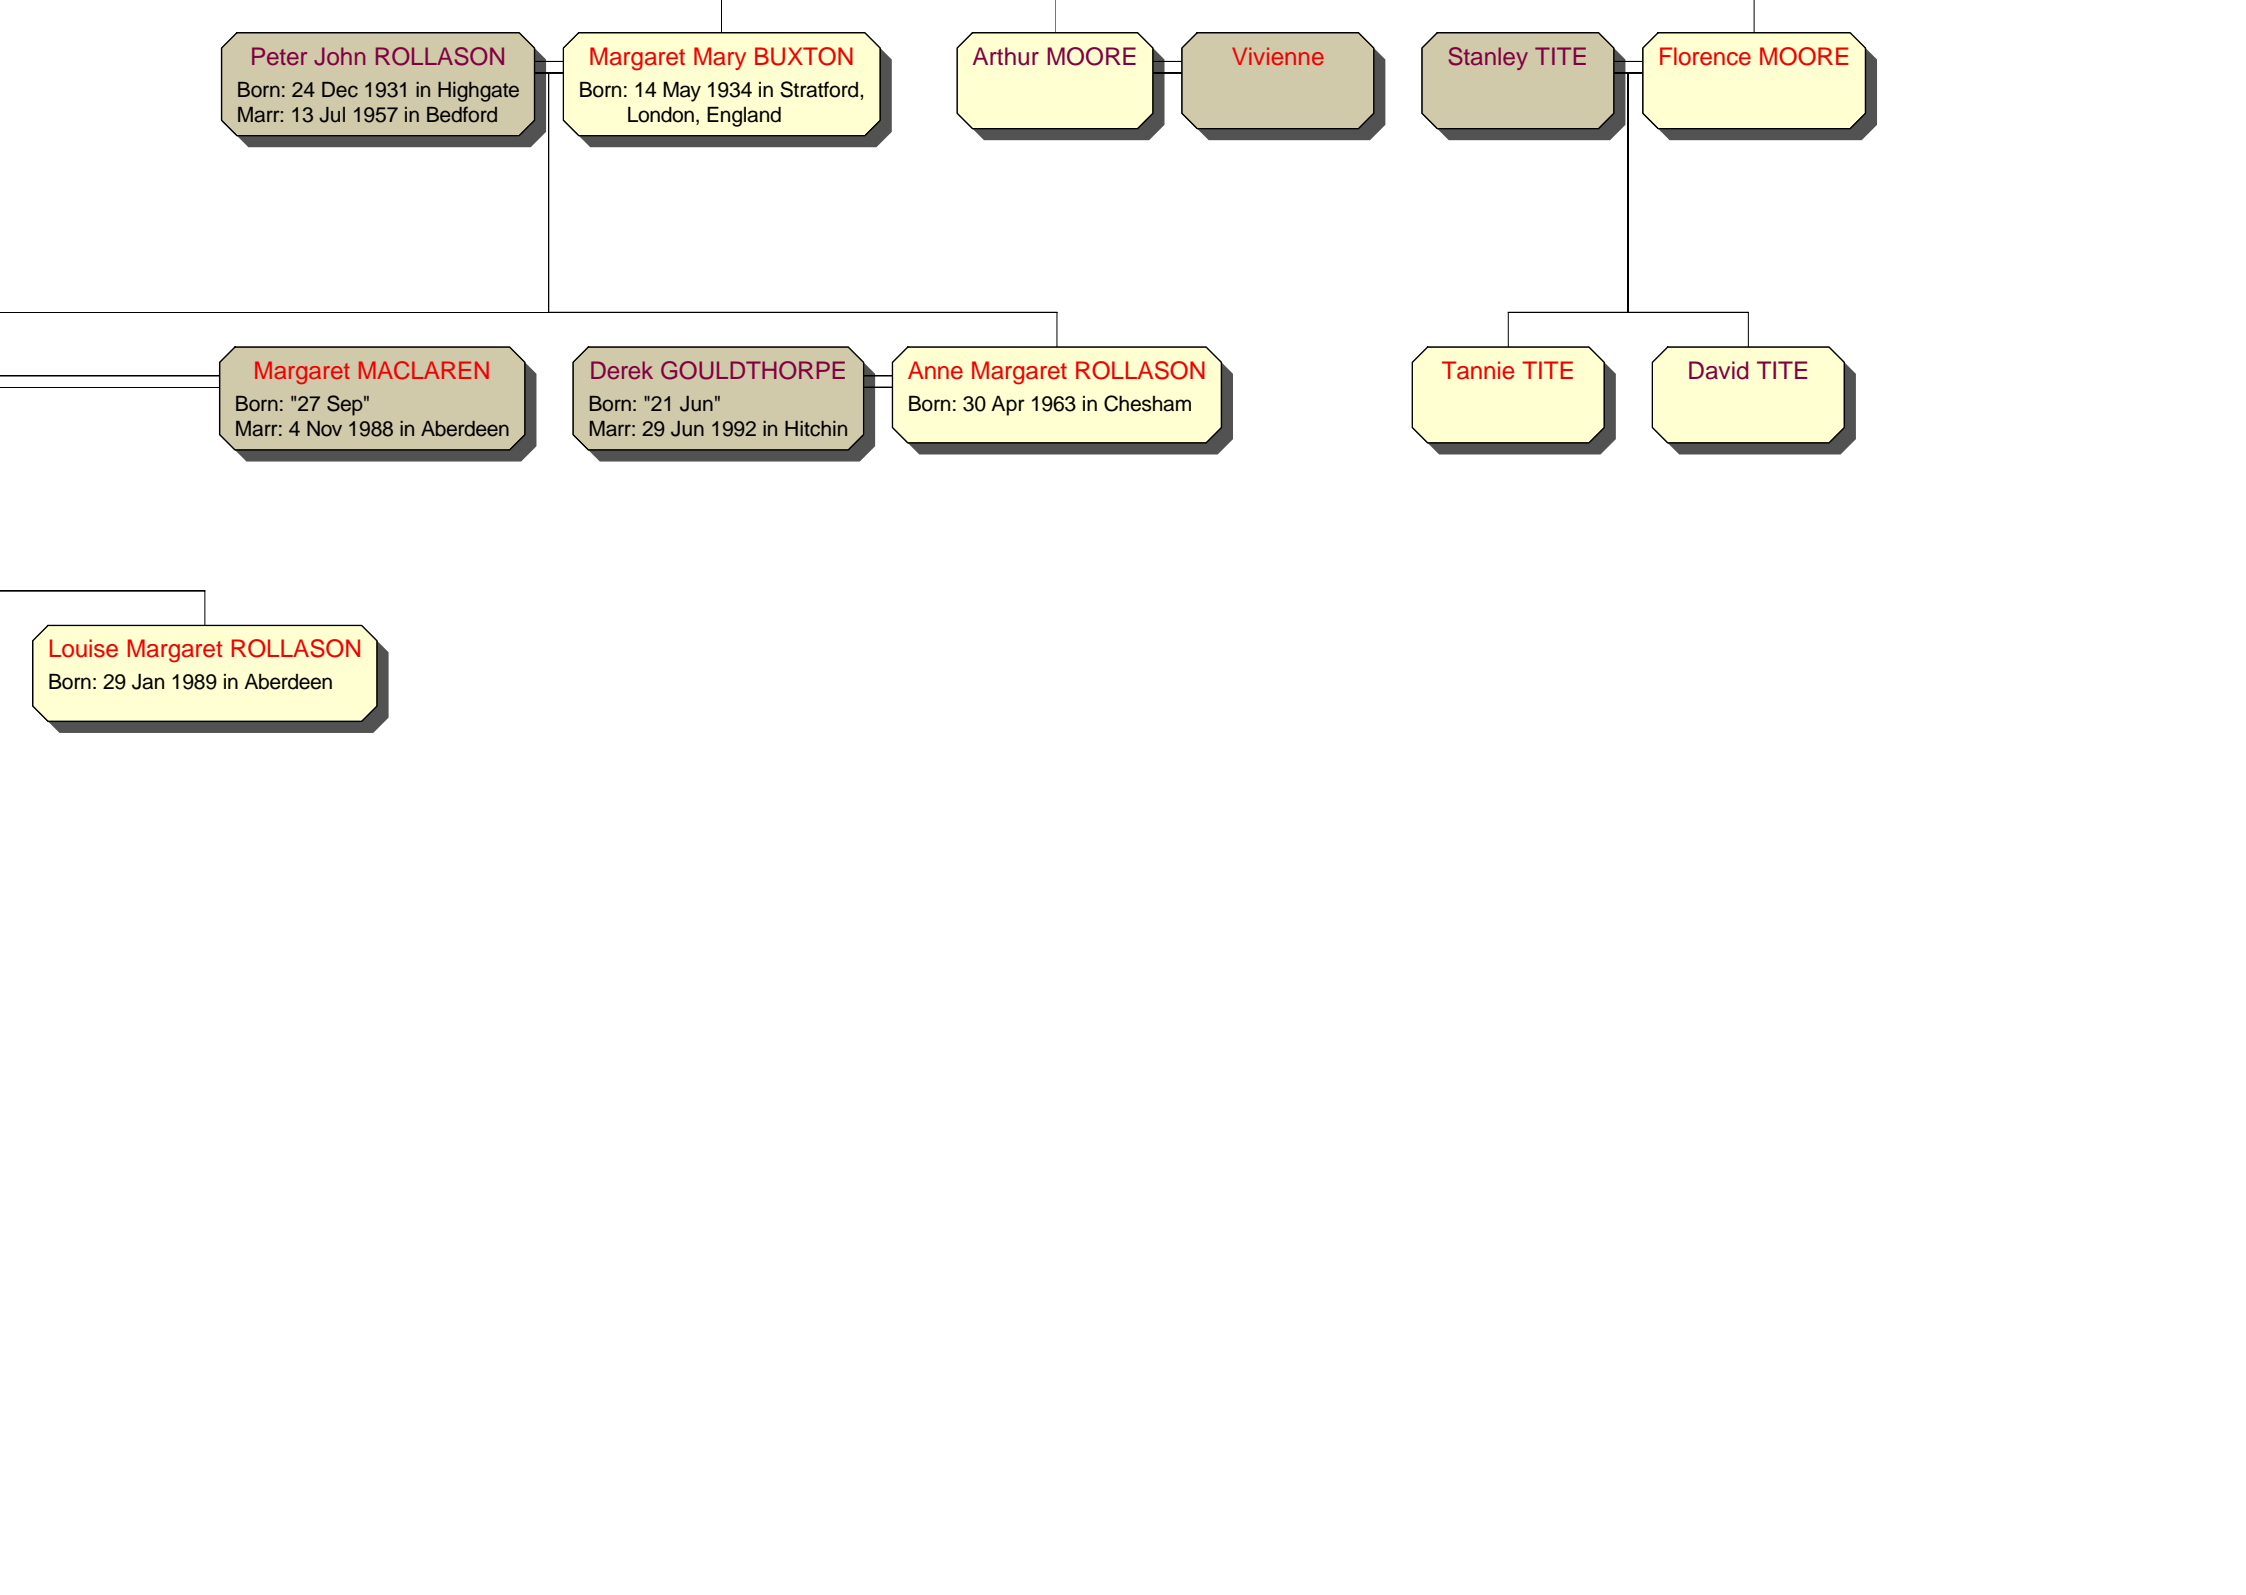

Peter John ROLLASON
Born: 24 Dec 1931 in Highgate
Marr: 13 Jul 1957 in Bedford

Margaret Mary BUXTON
Born: 14 May 1934 in Stratford,
London, England

Arthur MOORE

Vivienne

Stanley TITE

Florence MOORE

Margaret MACLAREN
Born: "27 Sep"
Marr: 4 Nov 1988 in Aberdeen

Derek GOULDTHORPE
Born: "21 Jun"
Marr: 29 Jun 1992 in Hitchin

Anne Margaret ROLLASON
Born: 30 Apr 1963 in Chesham

Tannie TITE

David TITE

Louise Margaret ROLLASON
Born: 29 Jan 1989 in Aberdeen