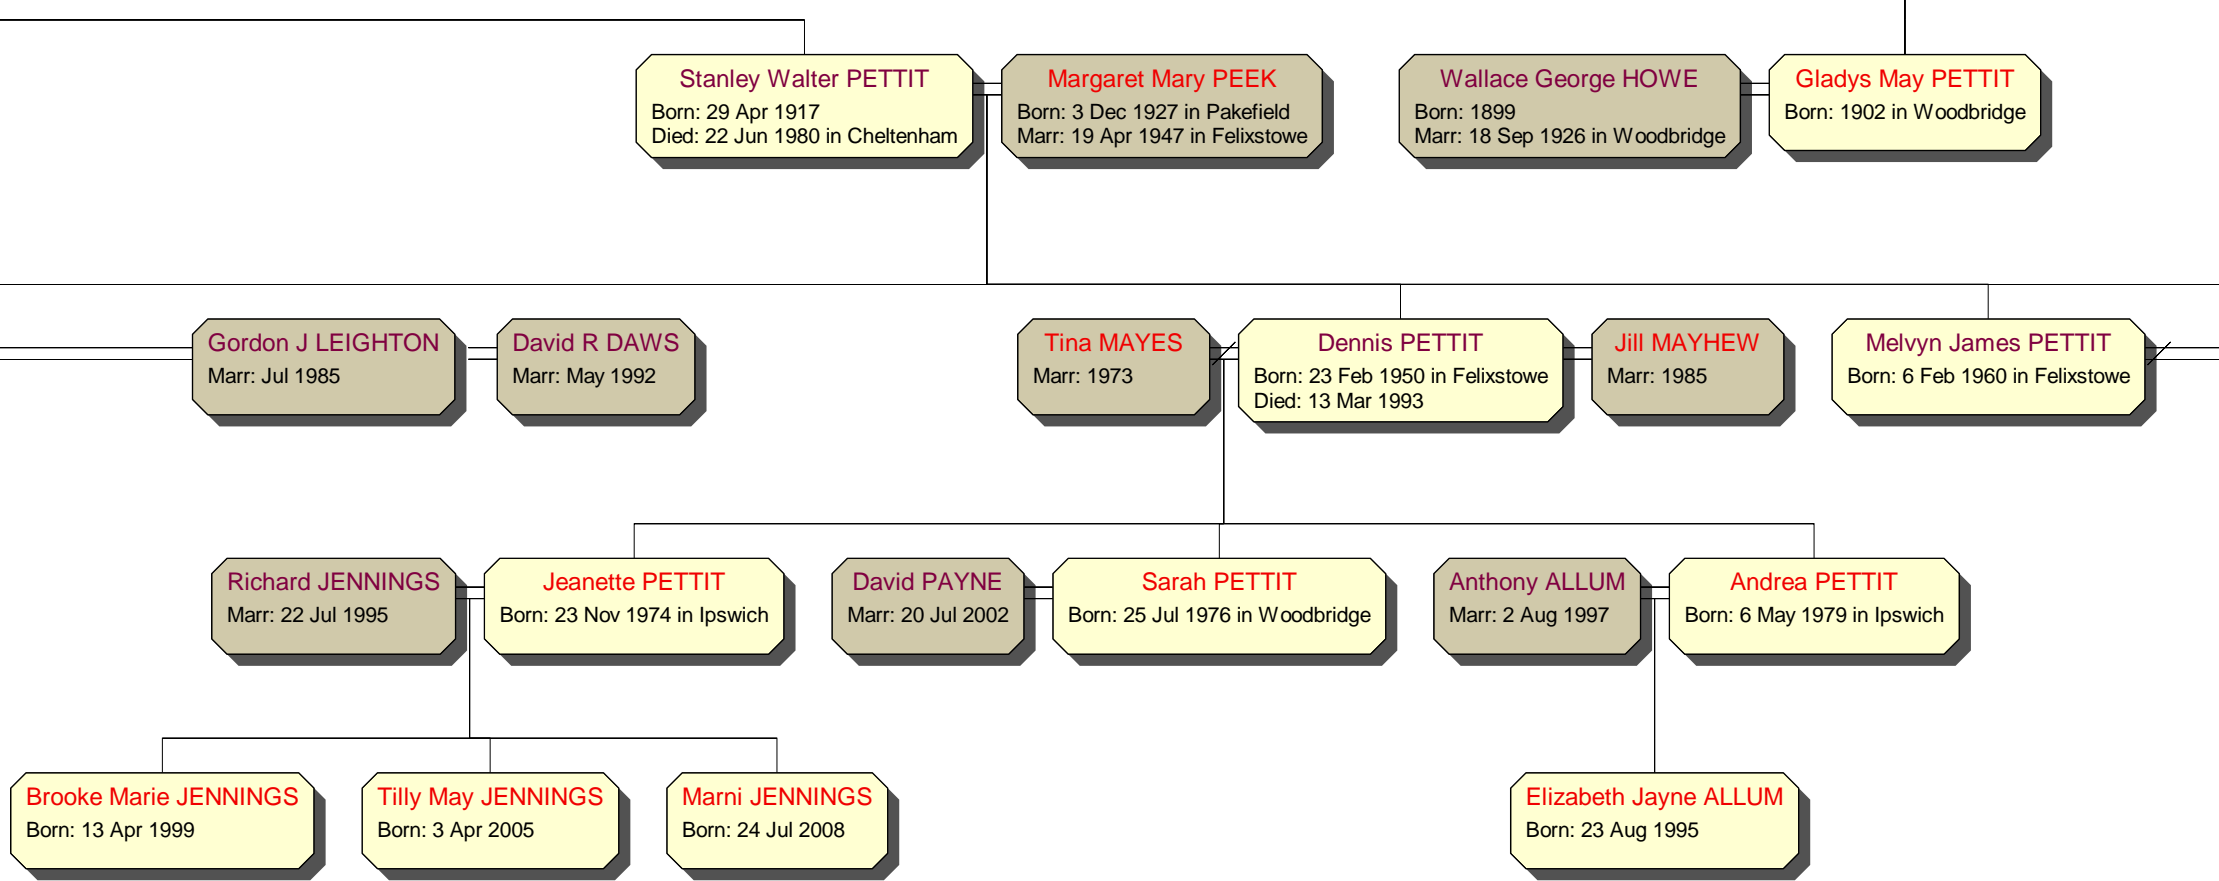

Joan BRIGDEN
Born: 30 Jun 1923
Marr: 1 Jun 1944
Died: 20 May 2003

??

Harold Leslie PETTIT
Born: 13 Oct 1915

Josephine Gloria Mary LEWIS
Marr: 22 Aug 1953 in Kirton

Diana ?
Marr: Aug 1965

Ron PALMER

Gillian Frances PETTIT
Born: 8 Sep 1950

Anne PETTIT
Born: 1954

Colin PETTIT
Born: 1956

Norman PEEK
Born: 18 Feb 1944 in Felixstowe

Brian REEVES
Marr: 1968 in Walton, Felixstowe

Jean PETTIT
Born: 11 May 1948 in Ipswich

Kerrie REEVES
Born: Q4 1973 in Ipswich

Shona REEVES
Born: Q3 1977 in Ipswich

Edith PETTIT
Born: 20 Feb 1909 in Leiston

Edward Joseph Vincey BAKER
Marr: 23 Sep 1935 in Hadleigh

Joyce Jeannie PETTITT
Born: Feb 1914

Albert Frederick THURSTON
Marr: 24 Aug 1940 in Leiston