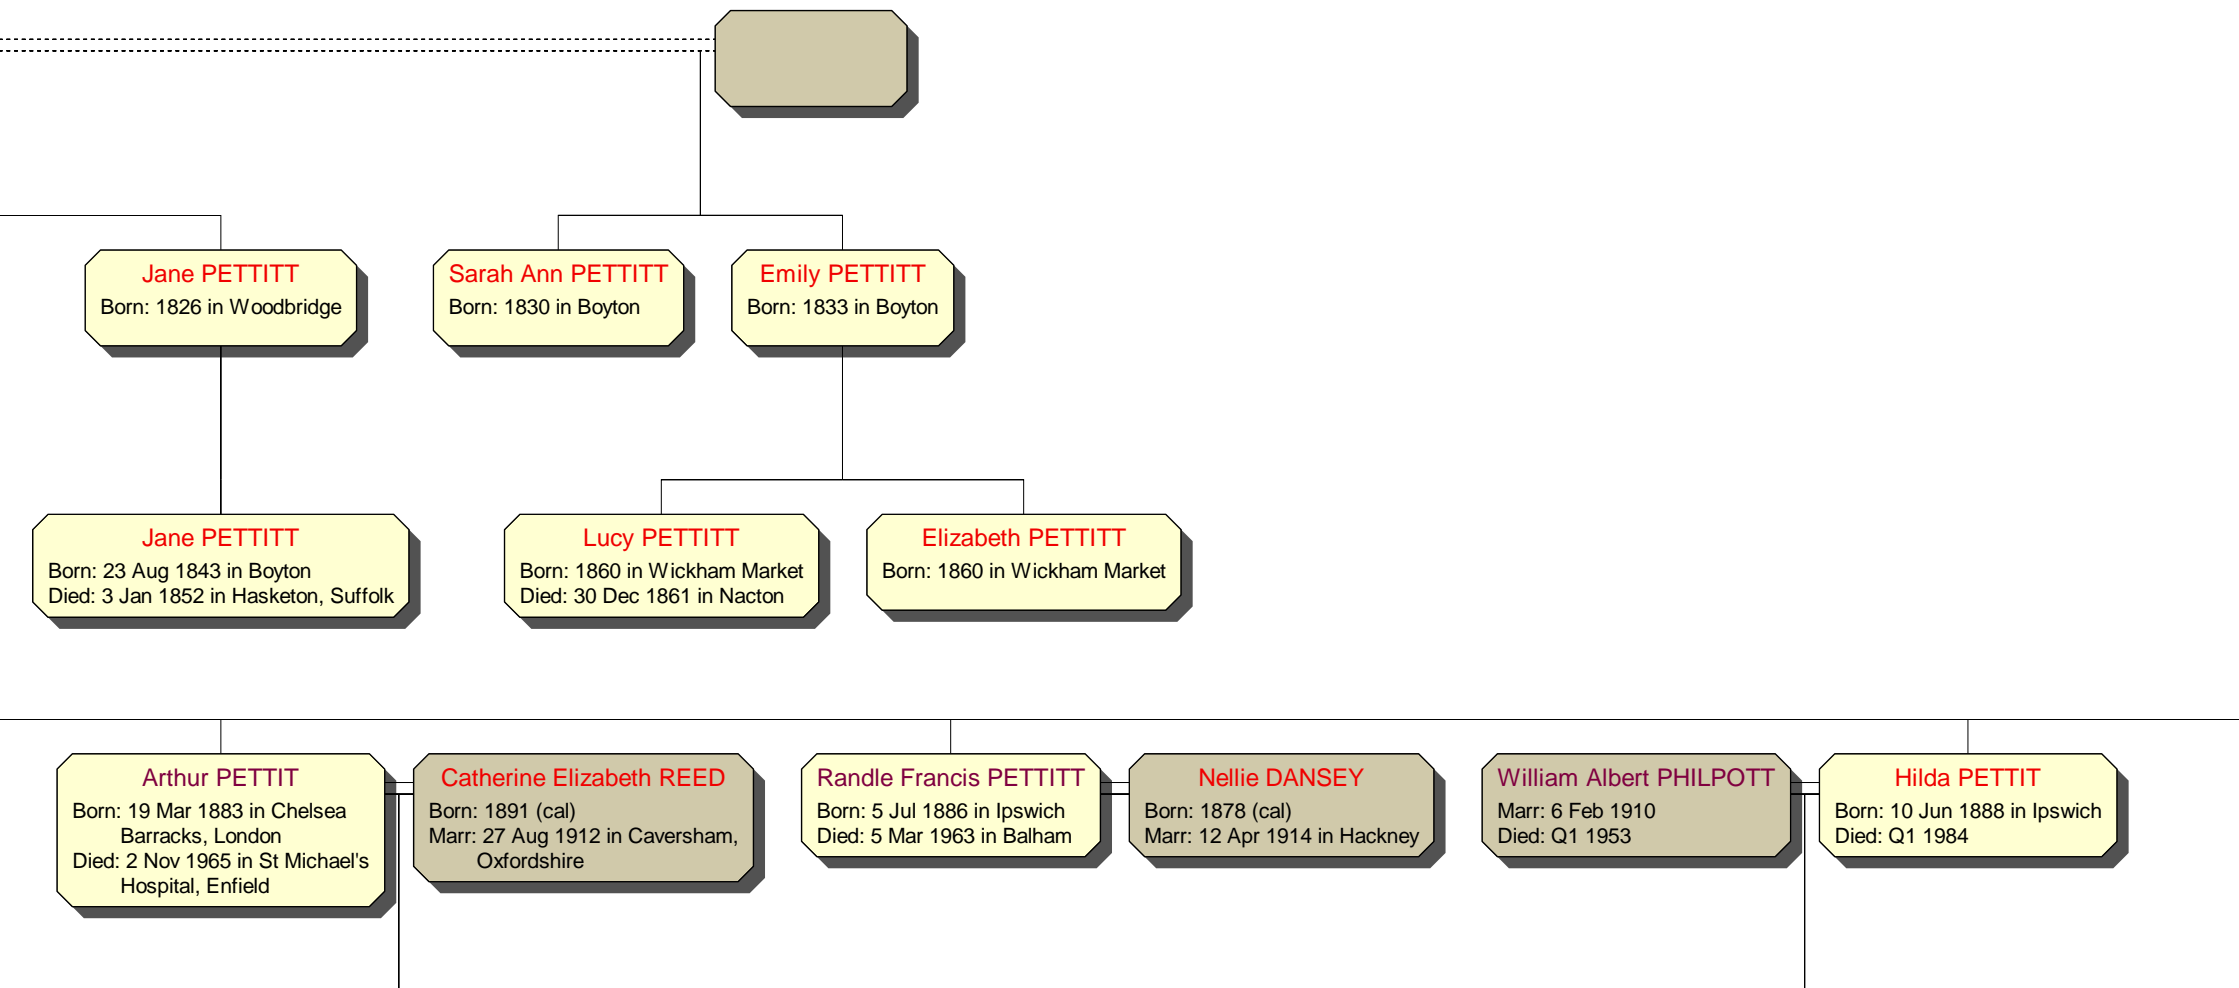

William George BROWN
Born: 1883 in Playford

Percy Herbert BROWN
Born: 1885 in Playford

Kate Elizabeth BROWN
Born: 1889 in Playford

Frederick E BROWN
Born: 1893 in Playford

Albert Ernest BROWN
Born: 1898 in Great Bealings

George Thomas PETTIT
Born: 7 Jul 1871 in St Georges
Barracks, Charing Cross
Died: Q1 1953

George GALE
Born: 1863 (cal) in Englefield Berths
Marr: 28 Sep 1907 in the Register
Office, St Marylebone

Elizabeth PETTIT
a.k.a. Lucy
Born: 1873 in Dublin, Ireland
Died: 10 Nov 1963 in Braintree, Essex

Thomas Henry HOPKINS

Horace William PETTITT
a.k.a. Richard
Born: 1876 in London SW

Clarence PETTITT

Born: btw 1891 and 1901
Died: btw 1891 and 1901

Bruce BARKER
Marr: 11 Sep 1948

Anthony WIPER
Marr: 31 May 1979
Died: 30 Jan 2004