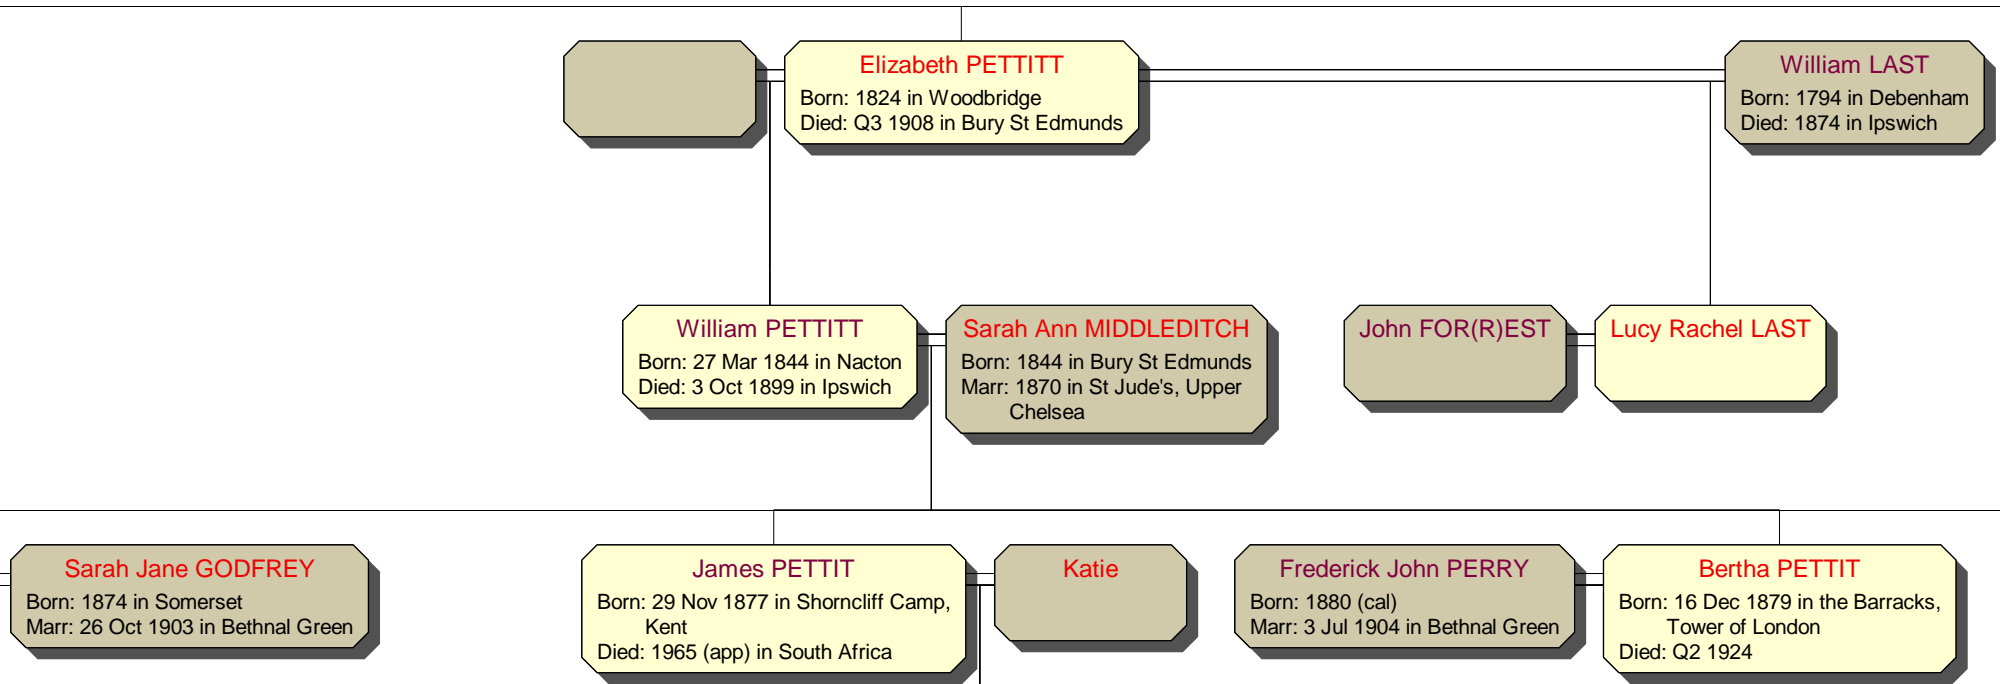

William George BROWN
Born: 1883 in Playford

Percy Herbert BROWN
Born: 1885 in Playford

Kate Elizabeth BROWN
Born: 1889 in Playford

Frederick E BROWN
Born: 1893 in Playford

Albert Ernest BROWN
Born: 1898 in Great Bealings

George Thomas PETTIT
Born: 7 Jul 1871 in St Georges
Barracks, Charing Cross
Died: Q1 1953

George GALE
Born: 1863 (cal) in Englefield Berths
Marr: 28 Sep 1907 in the Register
Office, St Marylebone

Elizabeth PETTIT
a.k.a. Lucy
Born: 1873 in Dublin, Ireland
Died: 10 Nov 1963 in Braintree, Essex

Thomas Henry HOPKINS

Horace William PETTITT
a.k.a. Richard
Born: 1876 in London SW

Clarence PETTITT

Born: btw 1891 and 1901
Died: btw 1891 and 1901

Bruce BARKER
Marr: 11 Sep 1948

Anthony WIPER
Marr: 31 May 1979
Died: 30 Jan 2004