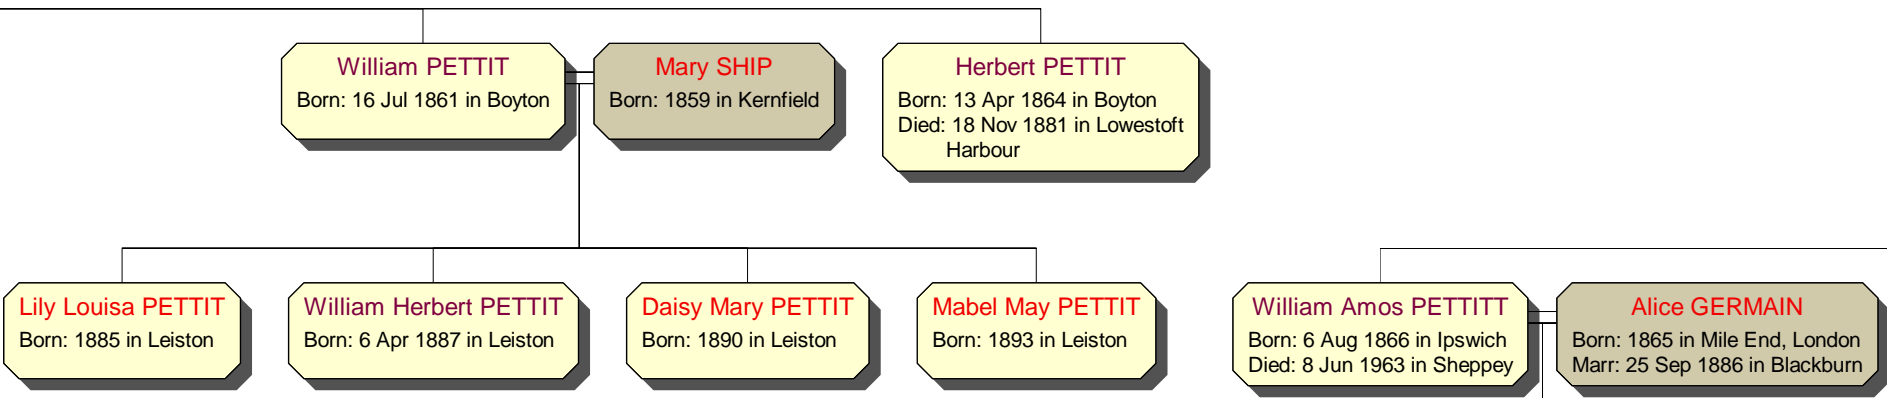

Lucy BUCKINGHAM
Born: 1791 in Ipswich
Died: 29 May 1851 in Boyton

George BROWN
Born: 1863 (cal) in Sudbourne
Marr: 3 Apr 1883 in Wickham Market

Elizabeth PETTIT
Born: 21 Oct 1858 in Boyton

Jeannie ISHAM
Born: 1882
Marr: 12 Jul 1913 in Woodbridge

William George BROWN
Born: 1883 in Playford

Percy Herbert BROWN
Born: 1885 in Playford

Kate Elizabeth BROWN
Born: 1889 in Playford

Frederick E BROWN
Born: 1893 in Playford

Albert Ernest BROWN
Born: 1898 in Great Bealings